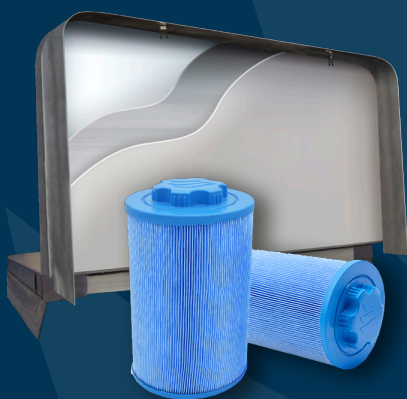

MINIMUM POWER

15 Amp Classic

32 Amp Hydro

HAWAIIAN SERIES

The Hawaiian is a compact yet spacious single recliner spa that is designed for both hydrotherapy massage and relaxing with family and friends. *Hydro Platinum Pictured.*

CLASSIC	CLASSIC PLATINUM	HYDRO	HYDRO PLATINUM
6 Seater Spa	6 Seater Spa	6 Seater Spa	6 Seater Spa
PUMPS			
1 x 3hp Massage Pump	1 x 3hp Massage Pump	2 x 3hp Massage Pump	2 x 3hp Massage Pump
1 x Filtration Pump	1 x Filtration Pump	1 x Filtration Pump	1 x Filtration Pump
	Heated Air Blower		Heated Air Blower
JETS			
28 x Water Jets	28 x Water Jets	37 x Water Jets	37 x Water Jets
	12 x Air Jets	1 x Sole Therapy Jet	12 x Air Jets
			1 x Sole Therapy Jet
FILTRATION & SANITISATION			
100sqft Filtration	100sqft Filtration	100sqft Filtration	100sqft Filtration
Ozone	Ozone with Mixing Chamber	Ozone	Ozone with Mixing Chamber
CONTROLS			
Gecko Touch Pad	Gecko Colour Touch Screen	Gecko Touch Pad	Gecko Colour Touch Screen
3KW Stainless Steel	3KW Stainless Steel	3KW Stainless Steel	3KW Stainless Steel
FEATURES			
5 Layer Insulation	7 Layer Insulation	5 Layer Insulation	7 Layer Insulation
Waterlevel LED's	Waterlevel LED's	Waterlevel LED's	Waterlevel LED's
Stainless Steel Jet Trims	Stainless Steel Jet Trims	Stainless Steel Jet Trims	Stainless Steel Jet Trims
Luxury Lockable Hardcover	Luxury Lockable Hardcover	Luxury Lockable Hardcover	Luxury Lockable Hardcover
Solid ABS Base	Solid ABS Base	Solid ABS Base	Solid ABS Base
15 Amp	Backlit Controls	32 Amp	Backlit Controls
	Cabinet Lighting		Cabinet Lighting
	Heatpump Connections		Heatpump Connections
	3 x Roman Waterfalls		3 x Roman Waterfalls
	15 Amp		32 Amp

OPTIONAL EXTRAS

Steps | Ultra Zone | In.Touch Wi Fi | In.Stream Stereo | Heat Pump (Platinum Only)

ACRYLIC AND CABINET COLOURS

In addition to our acrylic's excellent gloss and colour retention, surfaces are naturally impervious to microorganisms. Oasis Spas are shielded against microbes, easy to clean and durable.